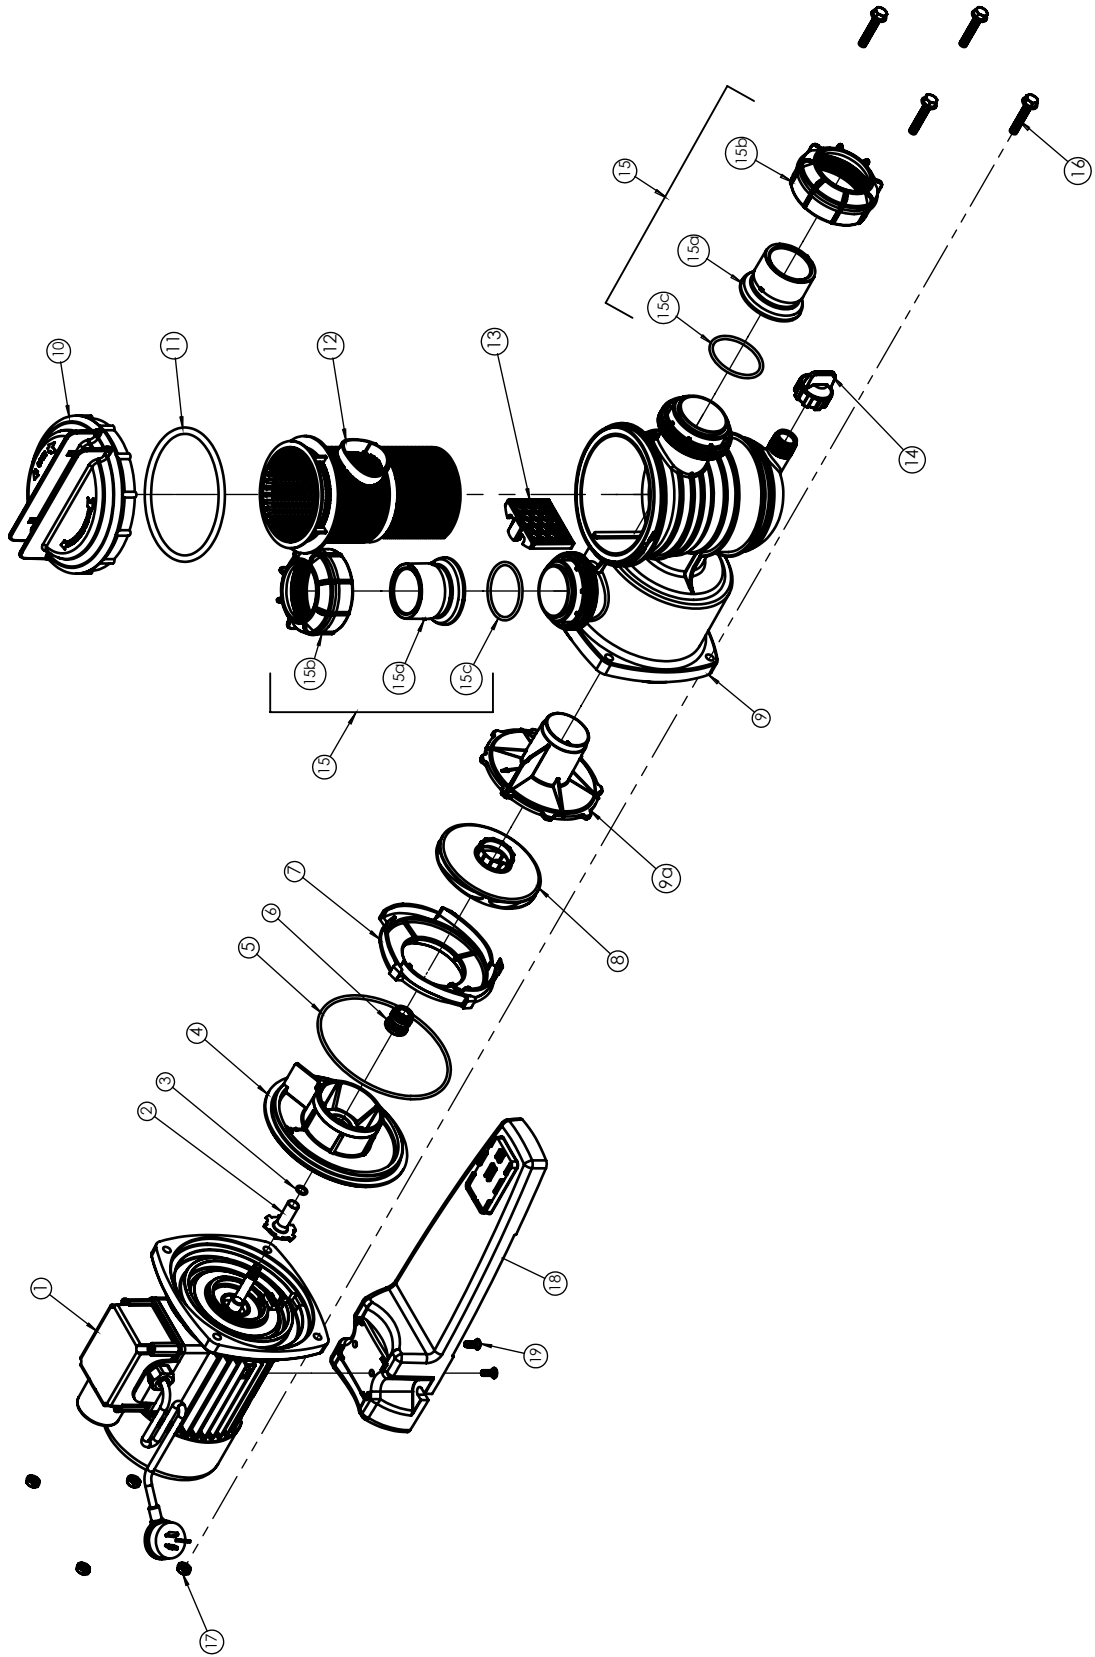

LEISURETIME® HIGH PERFORMANCE PUMP

REPLACEMENT PARTS

LEISURETIME® HIGH PERFORMANCE PUMP (CONT'D)

REPLACEMENT PARTS

Item	Description	Part No.	Part No.	Part No.	Part No.
		LTP400	LTP550	LTP750	LTP1100
1	MOTOR	800738	800442	800442	801211
2	SHAFT SLEEVE	604000	604000	604000	505070
3	O-RING SHAFT SLEEVE	702196	702196	702196	702218
	O-RING SHAFT SLEEVE (PACK 10)	702196K	702196K	702196K	702218K
	SHAFT SLEEVE & O-RING KIT (INCLUDES ITEM 2 & 3)	800894K	800894K	800894K	-
4	BAFFLE	302060K	302060K	302060K	305300
5	ORING-CASING	702206K	702206K	702206K	702206K
6	MECHANICAL SEAL	702789K	702789K	702789K	700270K
	MECHANICAL SEAL (PACK 25)	800901	800901	800901	800900
	SEAL KIT (INCLUDES ITEM 2,3,5 & 6)	800582K	800582K	800582K	800583
7	DIFFUSER	302200K	302200K	302190K	303460K
8	IMPELLER	504593K	510803K	504823K	506840K
9	CASING ASSEMBLY	305970	305970	305970	305970
9A	SEPERATOR PLATE	408610	408610	408610	412140
10	LID (INCLUDES O-RING)	800897K	800897K	800897K	800897K
11	ORING-LID (4 Pack)	702208K	702208K	702208K	702208K
12	BASKET	302310	302310	302310	302310
13	GUARD FINGER	508210	508210	508210	508210
14	DRAIN PLUG	504605	504605	504605	504605
15	BARREL UNION ASSEMBLY (INCLUDES ITEM 15a,15b, & 15c)x2	800714	800714	800714	800714
15a	TAIL-PLAIN SWIVEL B/UNION WHITE	505435	505435	505435	505435
15b	NUT SWIVEL BARREL UNION WHITE	505425	505425	505425	505425
15c	ORING-SWIVEL BARREL UNION	702193	702193	702193	702193
16	SCREW 5/16inW x 1.1/2in HWF Hd (SET OF 10)	800399	800399	800399	800399
17	NUT 5/16inW HEX Steel (SET OF 12)	800163K	800163K	800163K	800163K
18	BASE	304100	304100	304100	304100
19	SCREW M6 x 16mm C/SNK HD Phlps	703875	703875	703875	703875
	BASE & SCREW KIT (INCLUDES ITEMS 19&20)	800532	800532	800532	800532

Rainbow Pool Products

PO Box 2388, Mansfield Qld 4122

Telephone STD 61-7-3849 5385

Facsimile STD 61-7-3849 5384

Email: info@rainbowpoolproducts.com.au

Web: www.rainbowpoolproducts.com.au